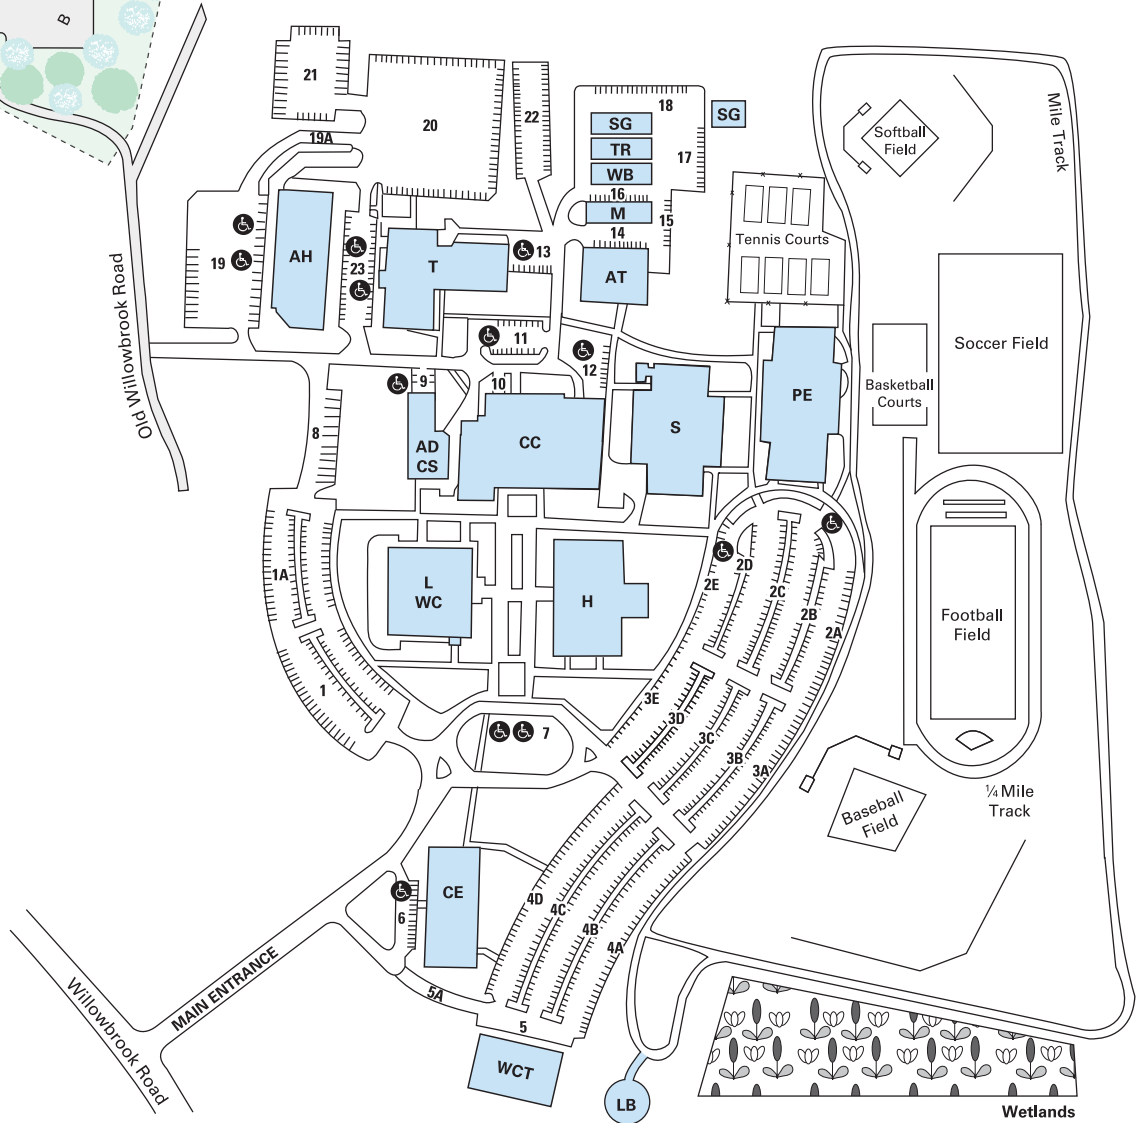

CUMBERLAND CAMPUS MAP

**ALLEGANY
COLLEGE**
of
MARYLAND

WILLOWBROOK WOODS Student Housing Complex

STUDENT HOUSING LEGEND

- 1 • Student Housing Building
- 2 • Student Housing Building
- 3 • Student Housing Building
- 4 • Student Housing Building
- 5 • Student Housing Building
- A • Club House
- B • Parking
- C • Gatehouse
- Handicap Parking

• THIS MAP NOT TO SCALE

LEGEND

AD Advancement <i>(Foundation, Public Relations, Marketing)</i>	CS Campus Store (Bookstore)	S Science	WCT Western Region Correctional Training Center
AH Allied Health	H Humanities	SG Storage	1-23 Parking
AT Automotive Technology	L Learning Commons	T Technology	Handicap Parking
CC College Center	LB Labyrinth	TR Transportation	
CE Continuing Education and Workforce Development	M Maintenance	WB Workforce Building	
	PE Physical Education / Gymnasium <i>(Bob Kirk Arena)</i>	WC Thomas Welcome Center	