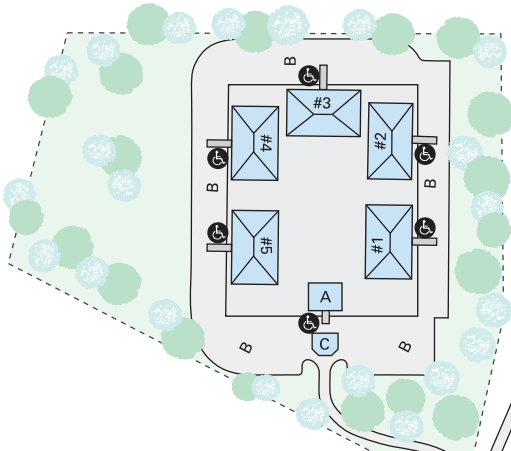

CUMBERLAND CAMPUS MAP

**ALLEGANY
COLLEGE**
of
MARYLAND

WILLOWBROOK WOODS Student Housing Complex

STUDENT HOUSING LEGEND

- 1 • Student Housing Building
- 2 • Student Housing Building
- 3 • Student Housing Building
- 4 • Student Housing Building
- 5 • Student Housing Building
- A • Club House
- B • Parking
- C • Gatehouse
- Handicap Parking

• THIS MAP NOT TO SCALE

LEGEND

AD Advancement <i>(Foundation, Public Relations, Marketing)</i>	CS Campus Store (Bookstore)	S Science	WCT Western Region Correctional Training Center
AH Allied Health	H Humanities	SG Storage	1-23 Parking
AT Automotive Technology	L Learning Commons	T Technology	Handicap Parking
CC College Center	LB Labyrinth	TR Transportation	
CE Continuing Education and Workforce Development	M Maintenance	WB Workforce Building	
	PE Physical Education / Gymnasium <i>(Bob Kirk Arena)</i>	WC Thomas Welcome Center	